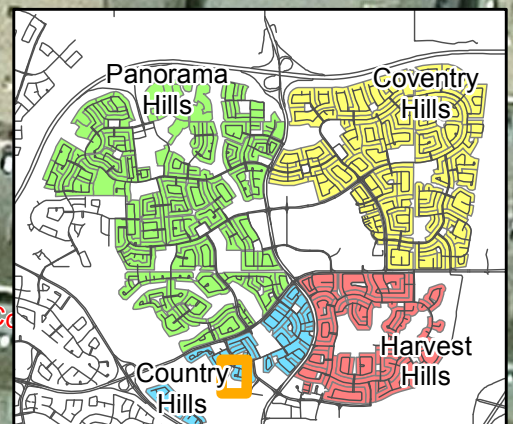

**Map 4**  
**U8 Girls - Country Hills Landing Field**

Individual Field Dimensions = 30x40 yds (27.4 x 36.6m)

Source: Esri, DigitalGlobe, GeoEye, Earthstar Geographics, CNES/Airbus DS, USDA, USGS, AEX, Getmapping, Aerogrid, IGN, ICP, swisstopo, and the GIS User Community